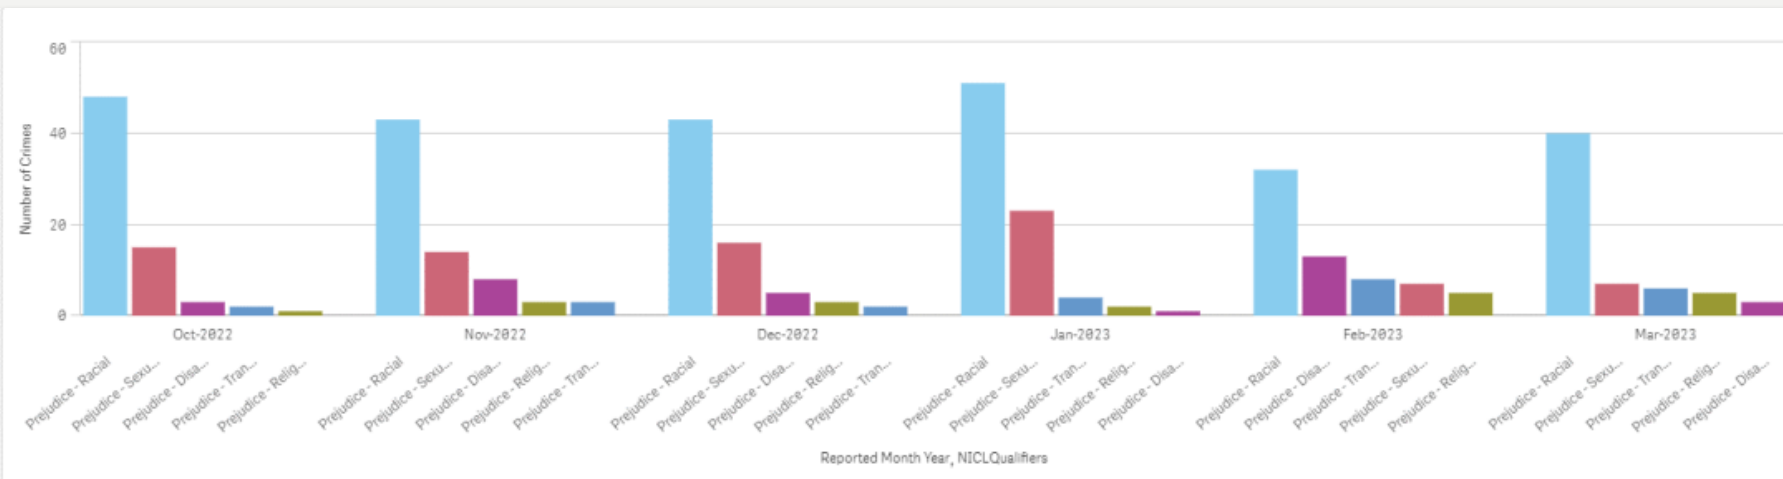

Performance – Hate Crime Overview

Force

Monthly hate crime volumes remain within nominal bounds with no exception

Data is reporting increases in Transgender and Sexual Orientation related hate which follows National trends.

Data from the victim satisfaction survey reports that Hate Crime victims have an 84.5% overall satisfaction rate with the service they receive from Wiltshire Police.

Warminster CPT

	Number of Crimes	Change (number)	Change (%)
Total	49	-31	-39.0%
Prejudice – Racial	20	-19	-48.7%
Prejudice – Sexual orientation	17	-2	-10.5%
Prejudice - Disability	11	-10	-47.6%
Prejudice - Religion	0	-2	-100.0%
Prejudice - Transgender	3	-1	-25.0%

Year on year comparison February 2022 to March 2023 (note: an individual crime can be tagged with more than one prejudice type e.g. sexual orientation & transgender)

Force Hate Crime (6 months to March 2023)